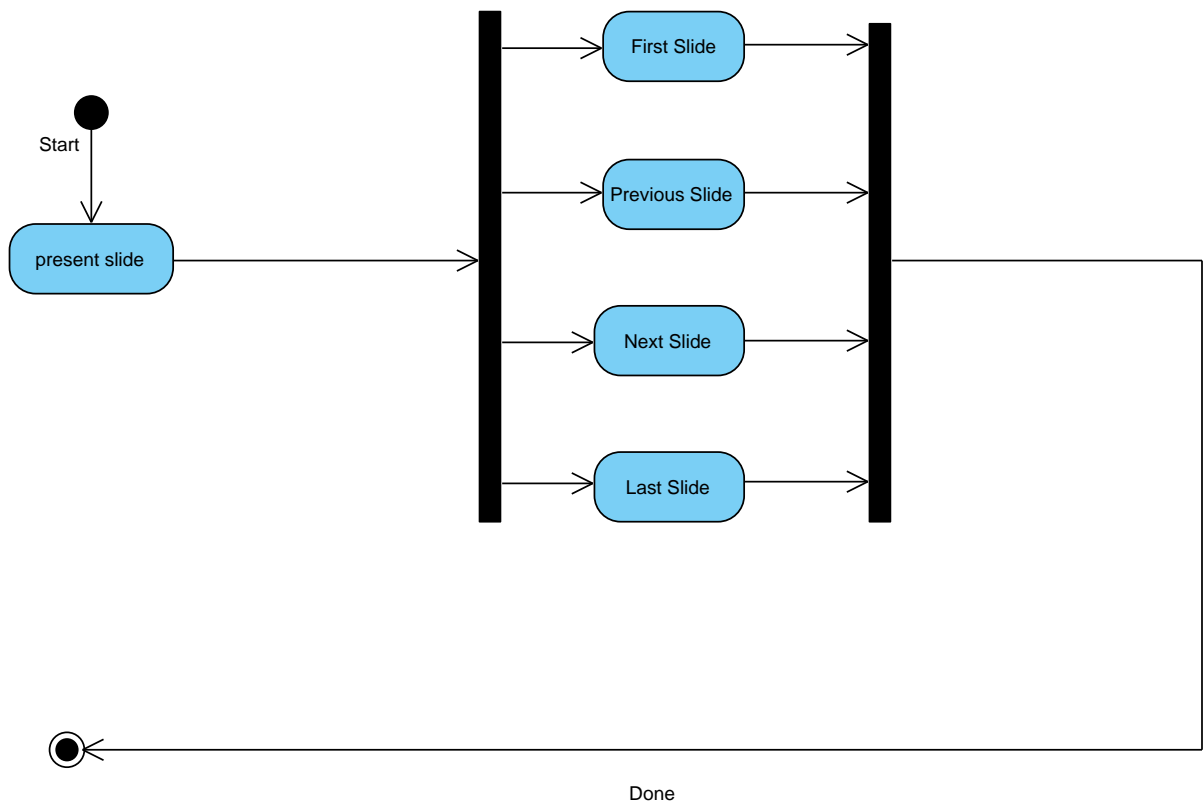

Activity Diagram

Watch Slide Show

Name	Value
Name	Watch Slide Show
Author	Frederick
Create Date Time	Nov 25, 2015 1:06:45 PM
Last Modified	Feb 16, 2016 2:33:40 PM
Teamwork Create Date Time	Dec 31, 1969 5:00:00 PM
Point Connector End To Compartment Member	false
Show Activity Edge Weight	true

Summary

Verba volent, scripta manent.
(Words fly away,
writings stay behind)