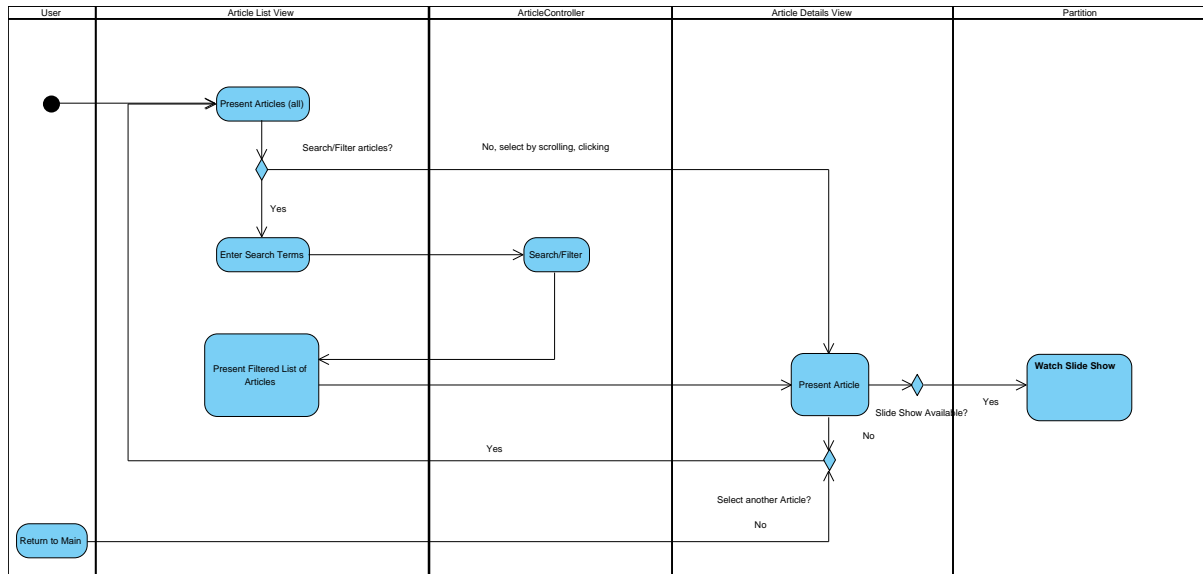

Activity Diagram

ViewArticlesActivity

Name	Value
Name	ViewArticlesActivity
Author	Frederick
Create Date Time	Nov 25, 2015 12:19:29 PM
Last Modified	Feb 16, 2016 2:33:40 PM
Teamwork Create Date Time	Dec 31, 1969 5:00:00 PM
Point Connector End To Compartment Member	false
Show Activity Edge Weight	true

Summary

Name	Description
Swimlane	
User	
Article List View	
ArticleController	

Verba volent, scripta manent.
(Words fly away,
writings stay behind)